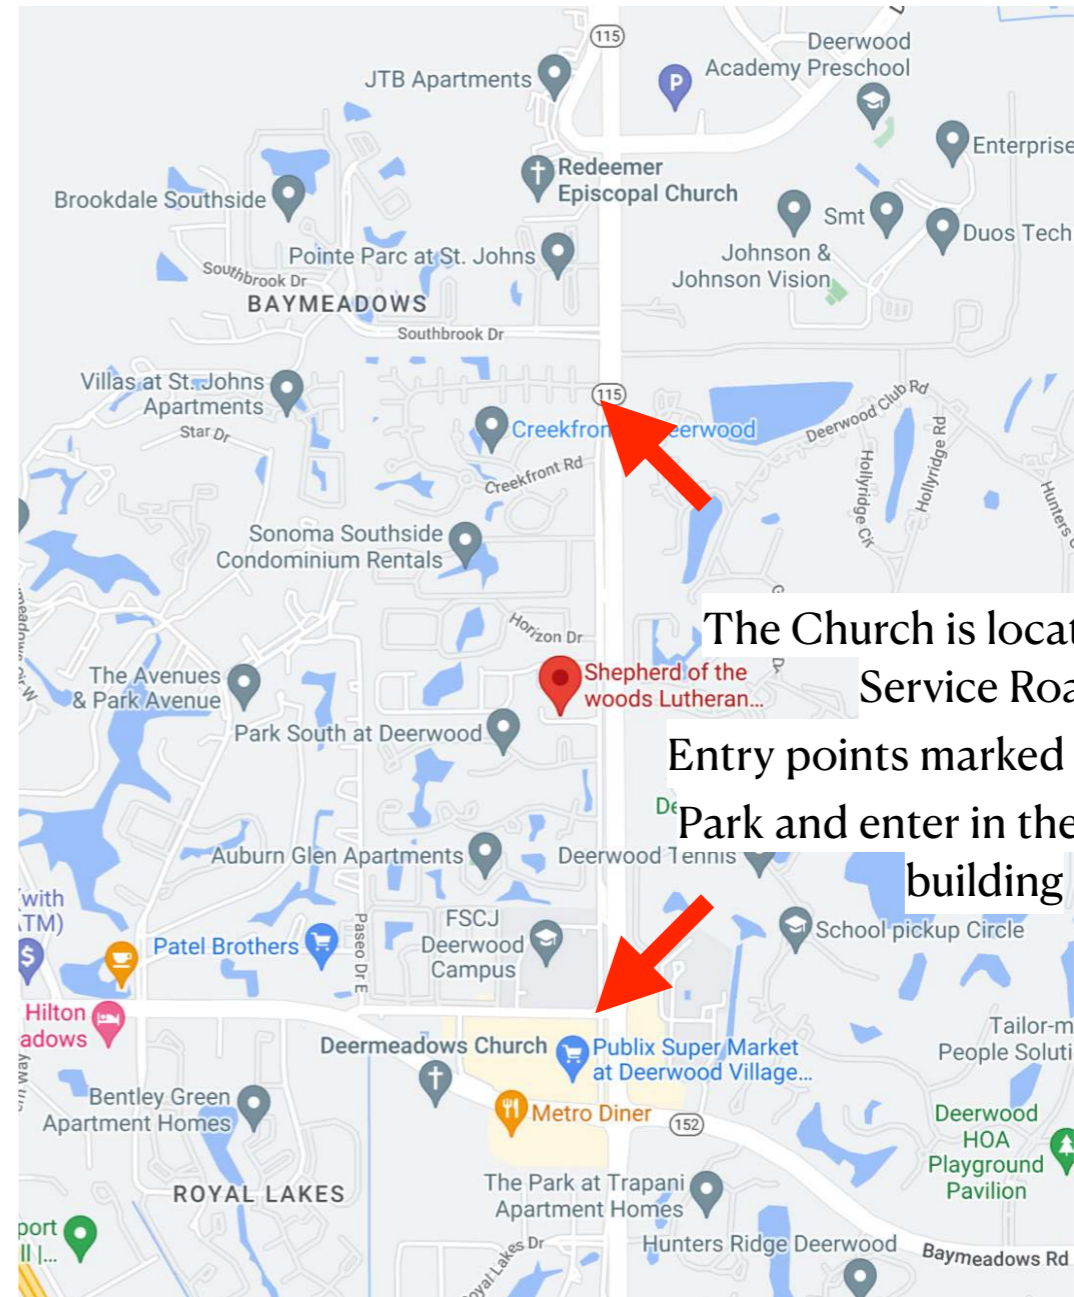

## Where

Shepherd of the Woods Lutheran Church  
7860 Southside Blvd.  
Jacksonville, FL 32256

The Church is located on the  
Service Road

Entry points marked with arrows  
Deerwood Park and enter in the rear of the  
building